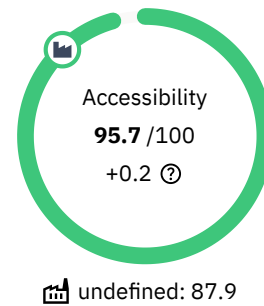

Site
Tamworth Borough Council
Site target
A, AA, AAA, WAI-ARIA authoring practices, Accessibility best practices

Accessibility overview

New

The Accessibility update is now available. Activate the new rules today!

[Learn more](#)

Accessibility overview

🔊 Did you know that you can set a site target and track progress towards it?

Score details ?

A Level A ?	100/ 100
AA Level AA ?	100/ 100
AAA Level AAA ?	78/ 100
ARIA WAI-ARIA authoring practices ?	88.1/ 100
S Accessibility best practices ?	88.5/ 100

Accessibility score ?