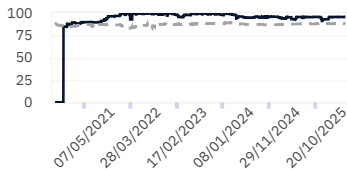

Score history ?

☒ Score ☒ Industry benchmark (Government) --