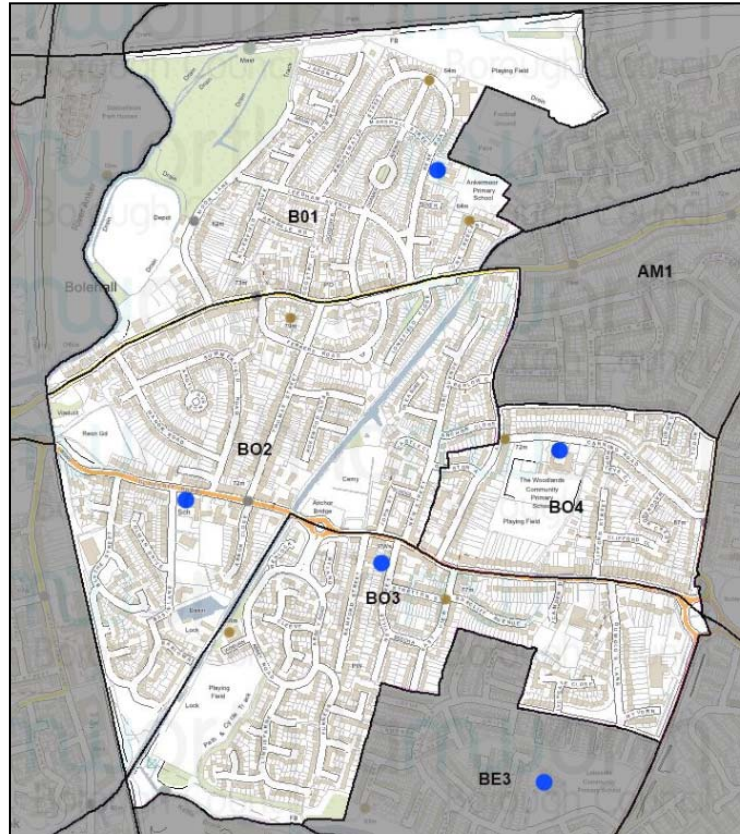

Bolehall Ward: Recommendations

No alternatives to the current polling districts or polling place scheme were suggested as part of the consultation. No complaints have been received from any electors regarding the provision of polling places or the polling station facilities provided. Therefore, it is recommended that no changes are made to the polling districts within the Bolehall Ward.

It is also recommended that polling place represent the same area as the polling district plus the adjoining polling district(s) to allow a greater degree of flexibility in deciding where a polling station should be located should the need arise.

Bolehall Ward (Proposed)

New Polling District	Proposed Polling Station	Address	Estimated Electorate	Estimated Polling Station Electorate	No of polling stations
BO1	Ankermoor Primary School	Ankermoor Primary School, Rene Road, Bolehall, B77 3NW	1,958	1,605	1
BO2	William Macgregor Primary School	William Macgregor Primary School, Glascote Road, Tamworth, B77 2AF	3,294	2,701	2
BO3	Glascote Methodist Church	William Macgregor Primary School, Glascote Road, Tamworth, B77 2AF	2,161	1,772	1
BO4	Woodlands Primary School	Glascote Methodist Church Hall, Neville Street, Glascote, B77 2BA	1,191	976	1