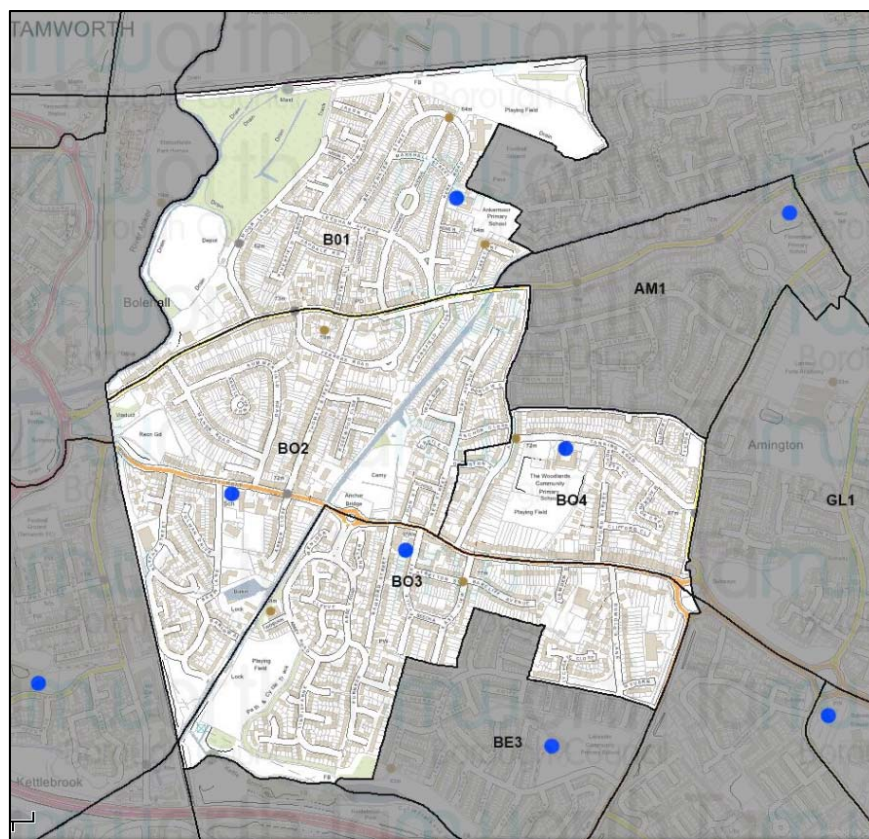

Bolehall Ward

Final Polling Scheme – changes to take effect for election held after 1 December 2019

<i>New Polling District</i>	<i>Proposed Polling Station</i>	<i>Address</i>	<i>Estimated Electorate¹</i>	<i>Estimated Polling Station Electorate²</i>	<i>No of polling stations</i>
BO1	Ankermoor Primary School	Ankermoor Primary School, Rene Road, Bolehall, B77 3NW	1,281	1,073	1
BO2	William Macgregor Primary School	William Macgregor Primary School, Glascote Road, Tamworth, B77 2AF	2,224	1,884	2
BO3	Glascote Methodist Church	William Macgregor Primary School, Glascote Road, Tamworth, B77 2AF	1,432	1,243	1
BO4	Woodlands Primary School	Glascote Methodist Church Hall, Neville Street, Glascote, B77 2BA	7,65	6,21	1

¹ Estimated Electorate = Number of Properties x 2.6

² Based on the average of 82% of electors choosing to attend a polling station.